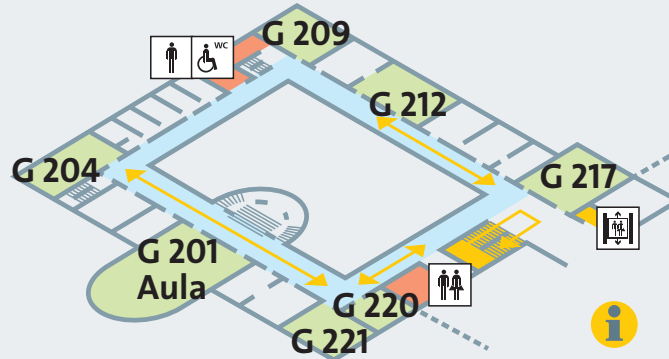

# Situation Map Main Building University of Zurich

## G Second Floor

## E Main Entrance Floor

Main Entrance  
"Rämistrasse"