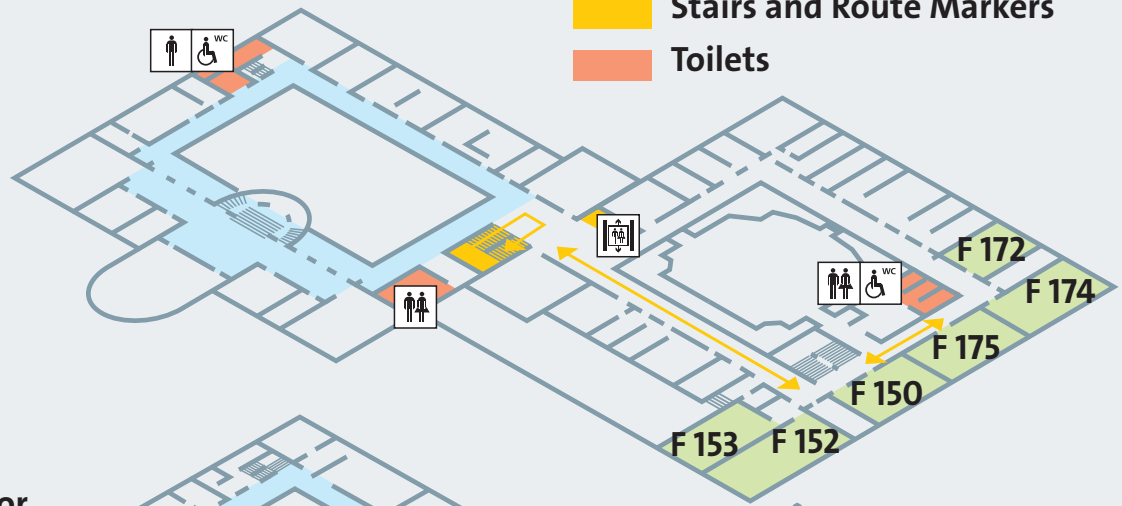

# Situation Map Main Building University of Zurich

## G Second Floor

## E Main Entrance Floor

Main Entrance  
"Rämistrasse"

## D Basement & Lichthof

**ETH**

**UZH**

**Kongresshaus**

**Bus 161/165  
from "Bürkliplatz"**

**Gala Dinner  
at Kongresshaus**

**Farewell Party  
at "Samigo"**

**Take bus 161/165  
from "Bürkliplatz"  
to "Schweizer Rück" (7min)  
or walk from Bürkliplatz (13min)**