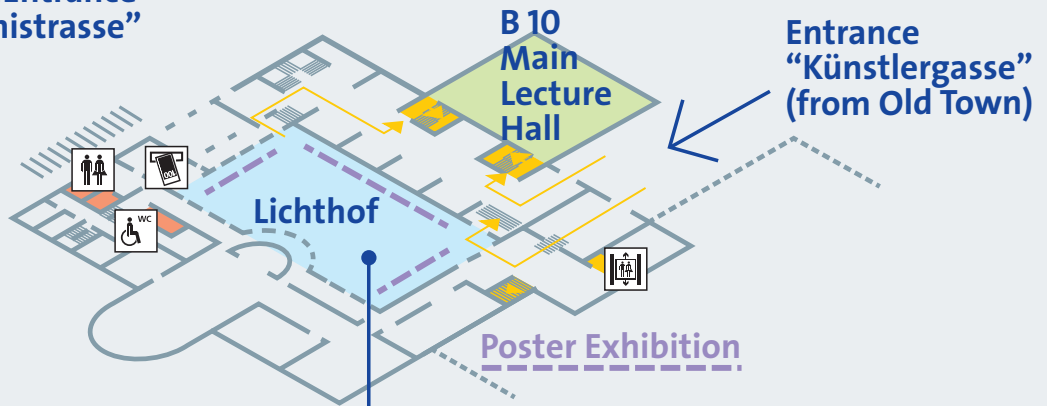

## E Main Entrance Floor

Main Entrance  
"Rämistrasse"

## D Basement & Lichthof

**ETH**

**UZH**

**Kongresshaus**

**Bus 161/165  
from "Bürkliplatz"**

**Gala Dinner  
at Kongresshaus**

**Farewell Party  
at "Samigo"**

**Take bus 161/165  
from "Bürkliplatz"  
to "Schweizer Rück" (7min)  
or walk from Bürkliplatz (13min)**